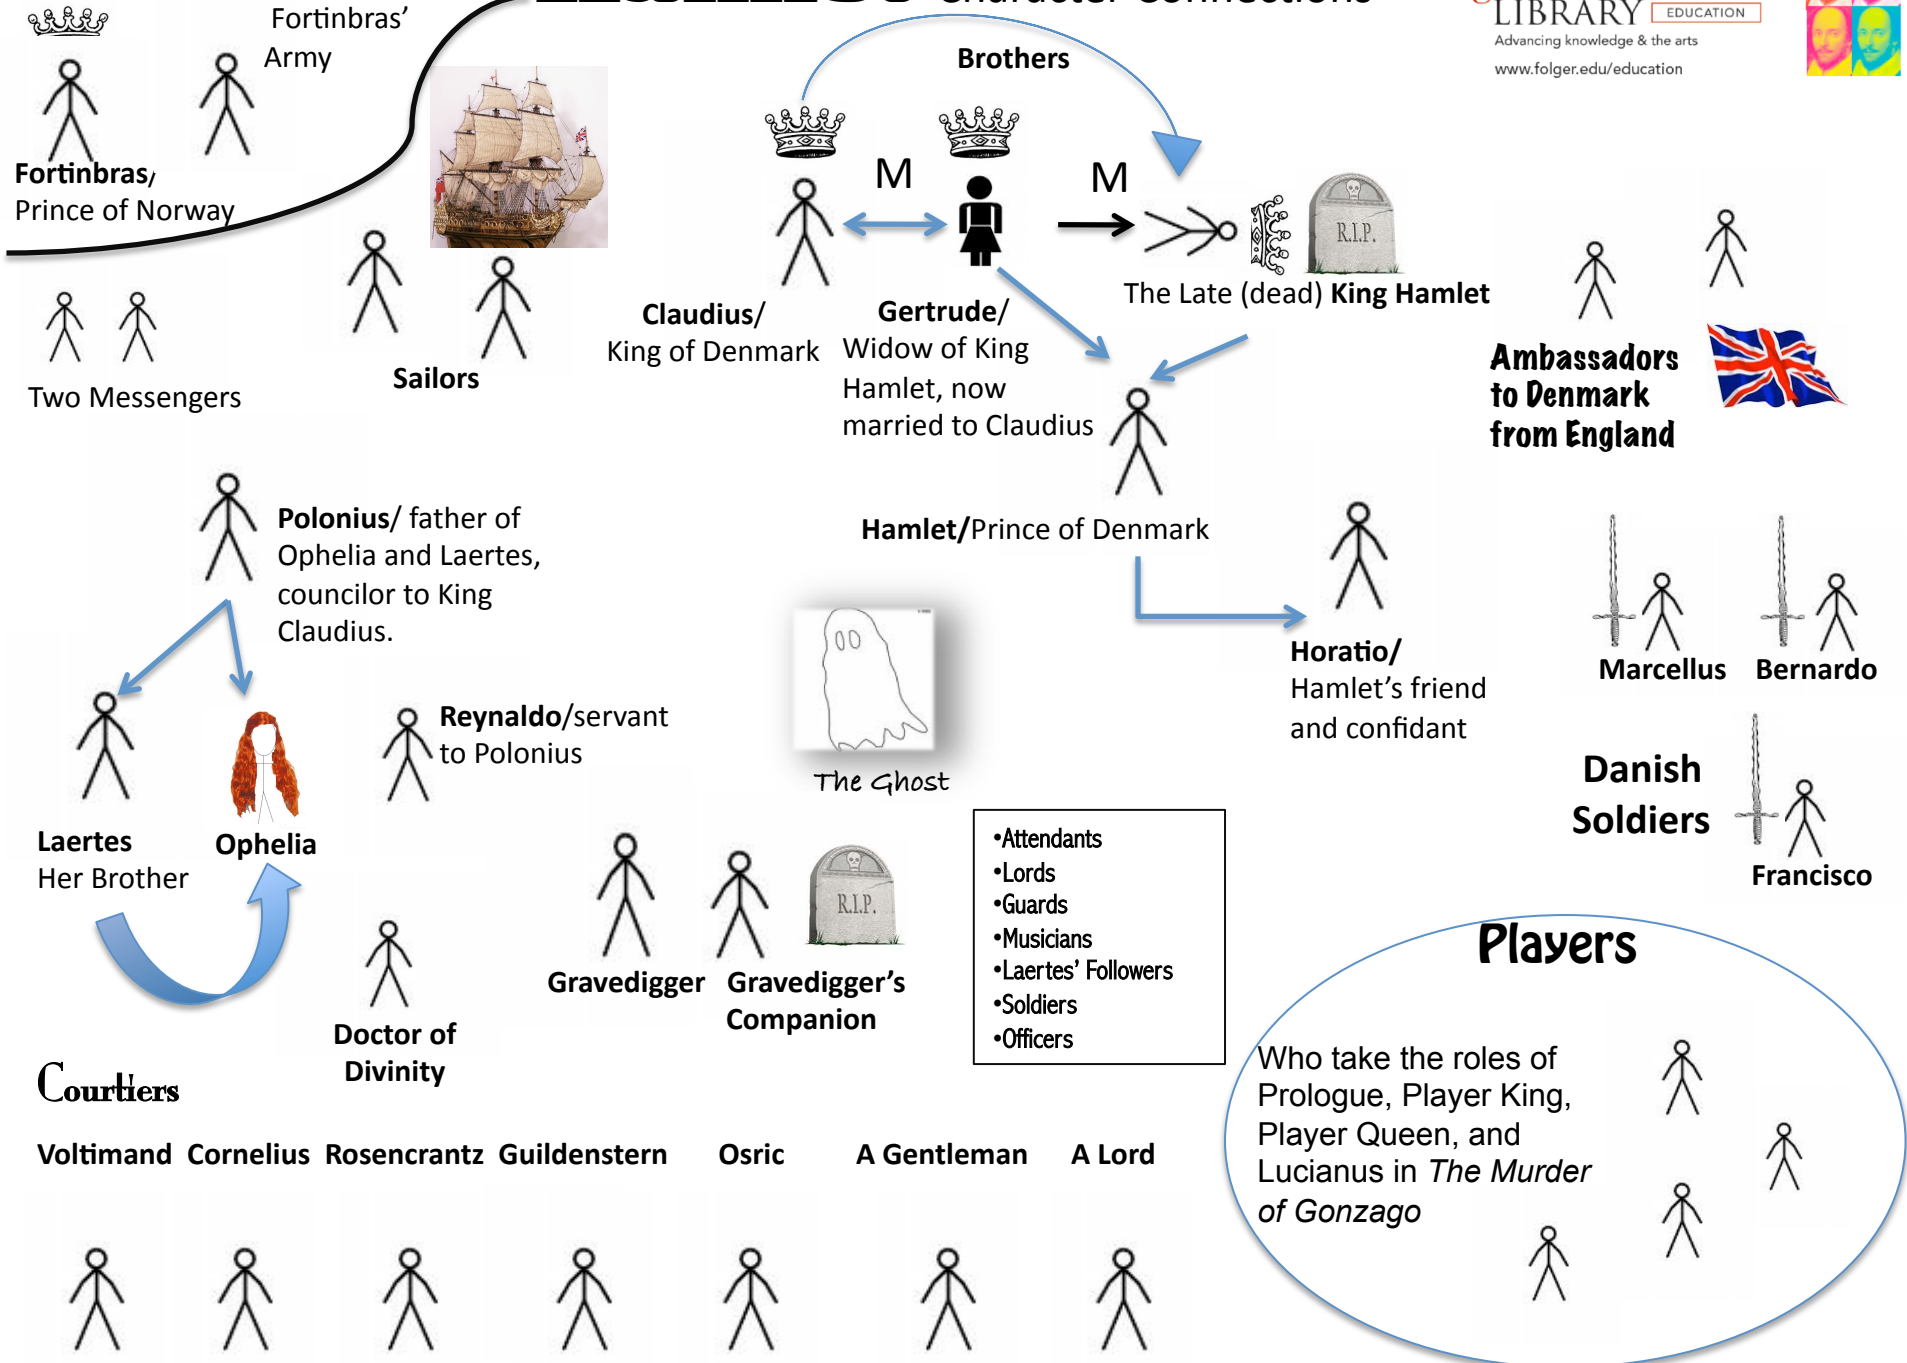

Character List for *Hamlet* from The Folger Shakespeare Library Edition

Characters in the Play

The Ghost

Hamlet, Prince of Denmark, son of the late King Hamlet and Queen Gertrude

Queen Gertrude, widow of King Hamlet, now married to Claudius

King, Player Queen, and Lucianus in *The Murder of Gonzago*

Two Messengers

Sailors

Gravedigger

Gravedigger's companion

Doctor of Divinity

Attendants, Lords, Guards, Musicians, Laertes' Followers, Soldiers, Officers

Hamlet Character Connections

Handout #3

Based on the character connections you have mapped out using the character list for *Hamlet*, please complete the following statements.

1. I think that the late King Hamlet died of/from _____